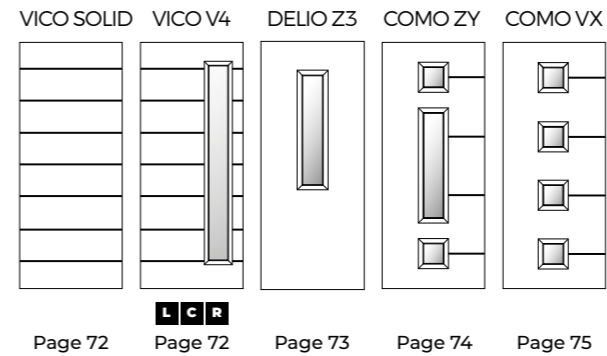

VIRTU-AL

▲ Glazing: Obscure Satinova | Colour: Black | Hardware: Superior Satin

CHOOSE YOUR STYLE

CHOOSE ALUMINIUM CASSETTE

Exclusive to Virtu-al!

CHOOSE YOUR OUTER FRAME

Page 85
Choose from uPVC or slim aluminium frames