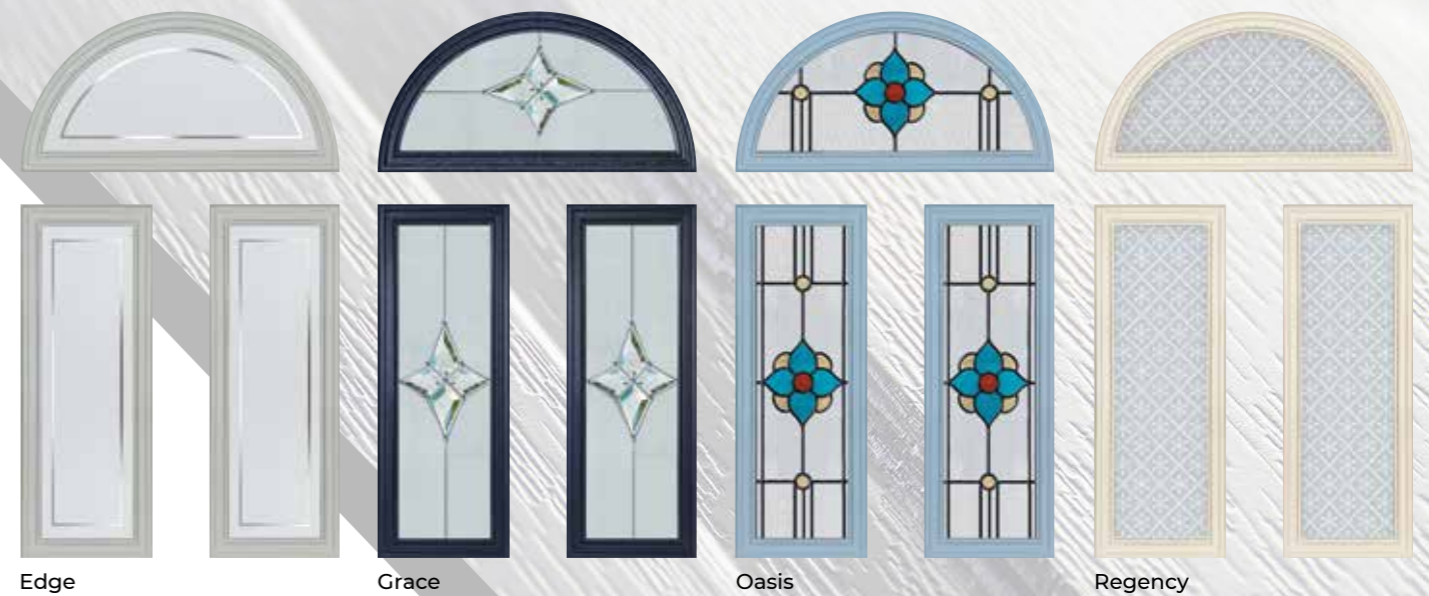

Carlton Solid - Black

Carlton Solid - Blue

▲ Glazing: Oasis | Colour: Dusk | Hardware: Superior Gold

CHILTON 3 GLASS

Belice Brolo Crystal Flowers Daventry

Edge Grace Oasis Regency

STYLES

Explore a variety of additional glass designs for this door style on our website.