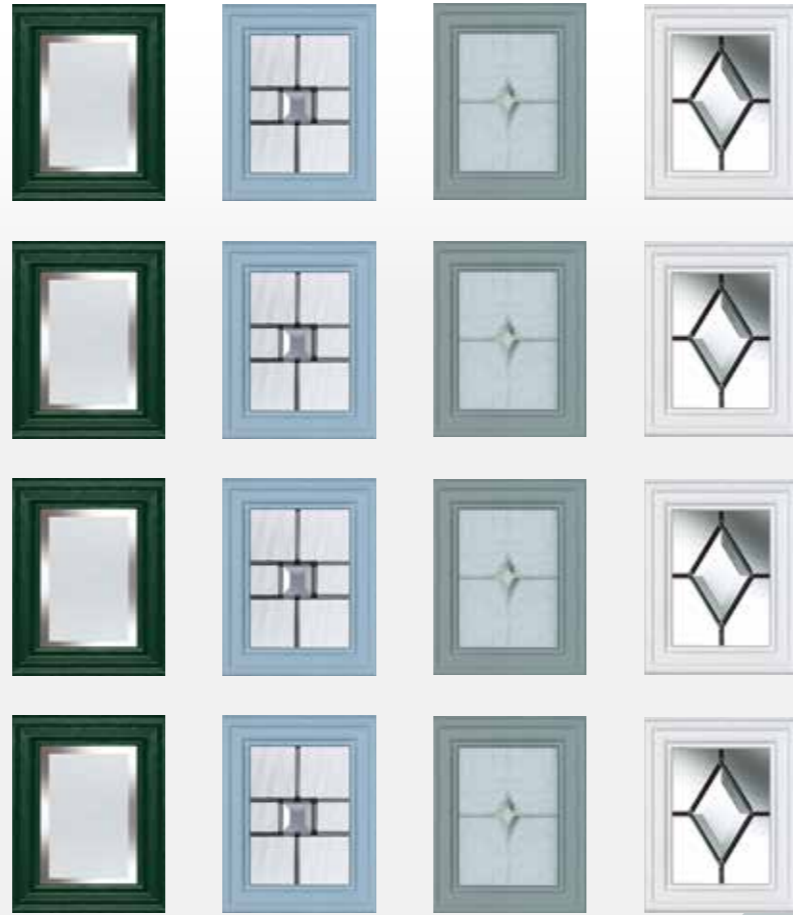

Aurora

Garda B3 - Belice

Belice

Brolo

Edge

Lugano B3 - Aurora

4 GLASS

Garda 4 - Bienno

CHOOSE YOUR DOOR COLOUR

Pages 4-5

Choose from 7 standard colours, 15 superior colours and any RAL colour.

CHOOSE YOUR GLASS

Pages 72 - 75

Select bevelled, leaded, frosted or plain glass from the glazing shown on pages 72-77.