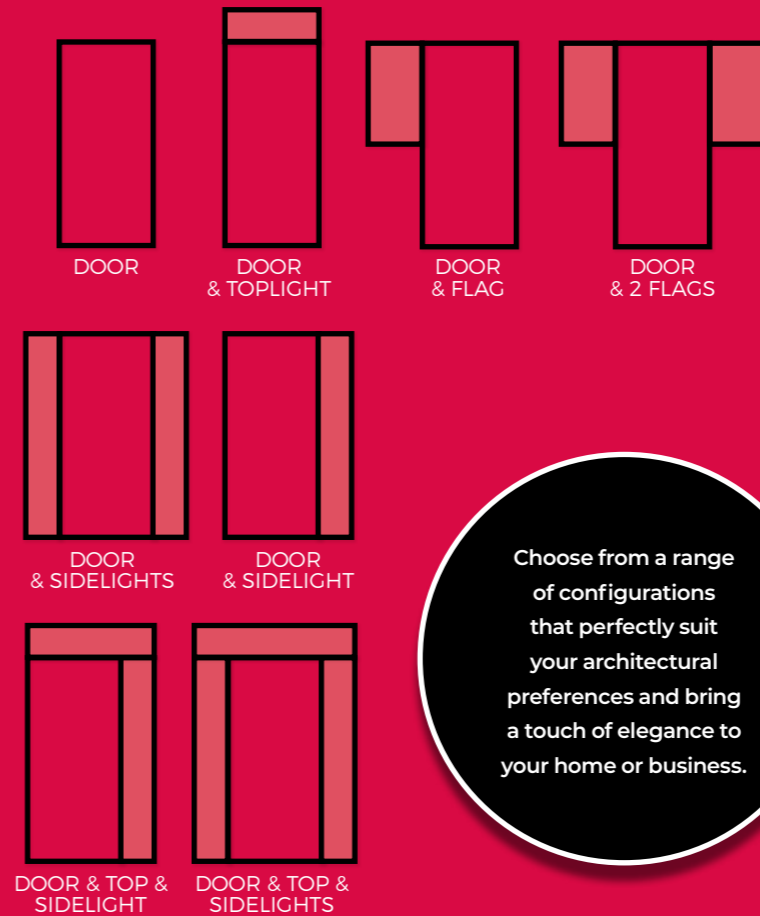

DOOR CONFIGURATION

Choose from a range of configurations that perfectly suit your architectural preferences and bring a touch of elegance to your home or business.