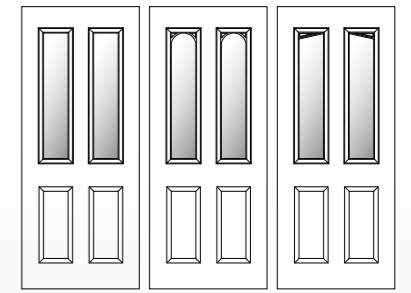

STYLES

Aurora

Crystal Flowers