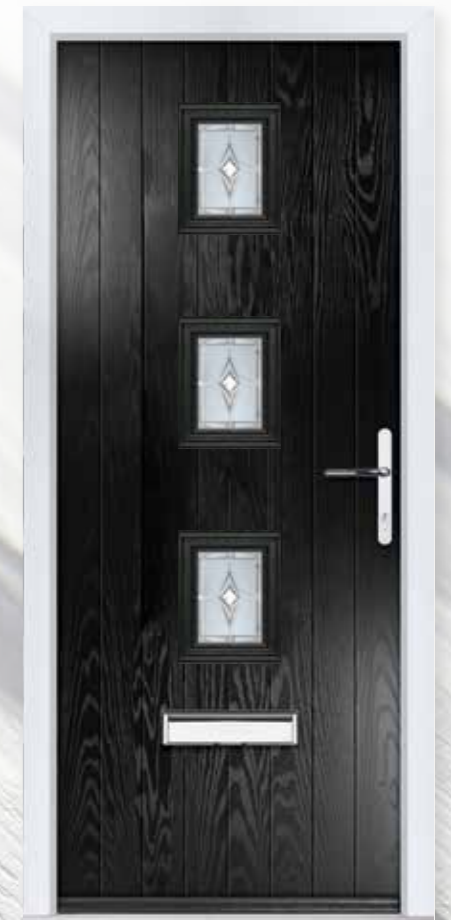

Regency

Tate

▲ Glazing: Obscure | Colour: Darkwood | Hardware: Superior Chrome

3 GLASS

Explore a variety of additional glass designs for this door style on our website.

Bienna

Belice

Bromley 3 - Savona