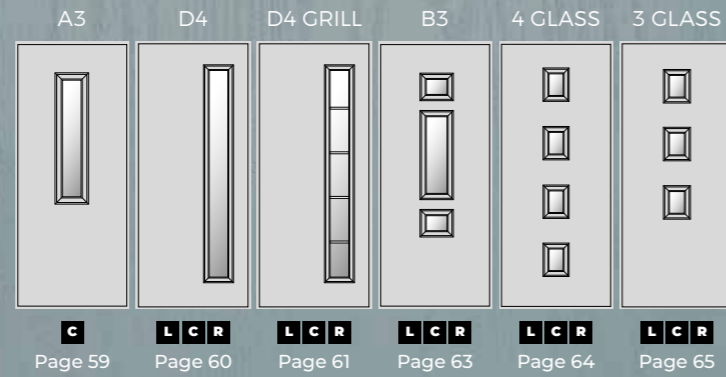

BUILD YOUR DOOR

- **L** Glass position can be left aligned
- **C** Glass position can be centrally aligned
- **R** Glass position can be right aligned

CHOOSE YOUR STYLE

CHOOSE GLASS LAYOUT

GLASS CASSETTE

GARDA