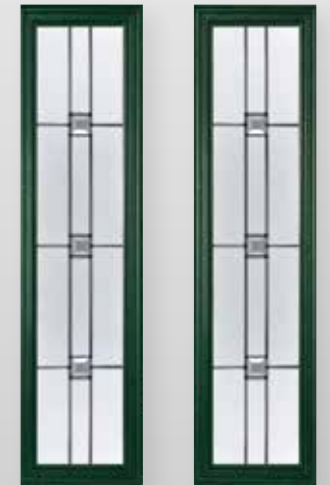

CLIFTON GLASS

Explore a variety of additional glass designs for this door style on our website.

STYLES

Aurora

Crystal Flowers

Dorchester Green

Edge

Oasis