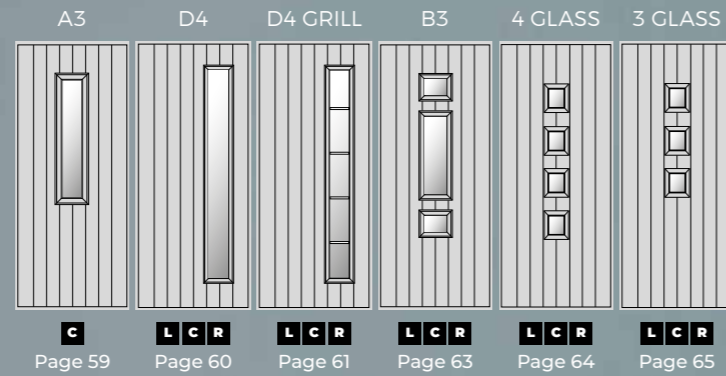

BUILD YOUR DOOR

- **L** Glass position can be left aligned
- **C** Glass position can be centrally aligned
- **R** Glass position can be right aligned

CHOOSE YOUR STYLE

CHOOSE GLASS LAYOUT

GLASS CASSETTE

GARDA

TRADITIONAL

LUGANO

TRADITIONAL

VARESE

FLAT

Exclusive to Varese!

CHOOSE YOUR OUTER FRAME

Pages 83

Choose from uPVC or aluminium frames and 7 standard foil colours, or any RAL colour found on pages 4-5.

CHOOSE YOUR DOOR COLOUR

Pages 4-5

Choose from 7 standard colours, 15 superior colours and any RAL colour.

CHOOSE YOUR GLASS

Pages 57 - 69

Select bevelled, leaded, frosted or plain from the glazing shown on pages 57-69.

CHOOSE YOUR HARDWARE

Pages 78 - 81

Select your choice of handle, letterplate and knocker in numerous finishes. Choose the Contemporary range for an ultra-modern finish, the superior range to complete any look, or the 'Sweet' range for something a little bit special and even a touch of Rose Gold.