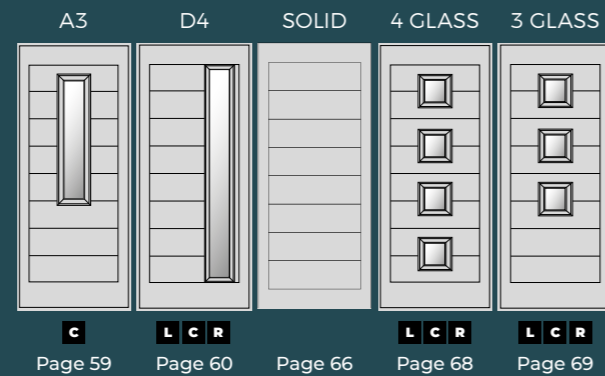

GARDA

TRADITIONAL

LUGANO

TRADITIONAL

VARESE

FLAT

Exclusive to Varese!

CHOOSE YOUR OUTER FRAME