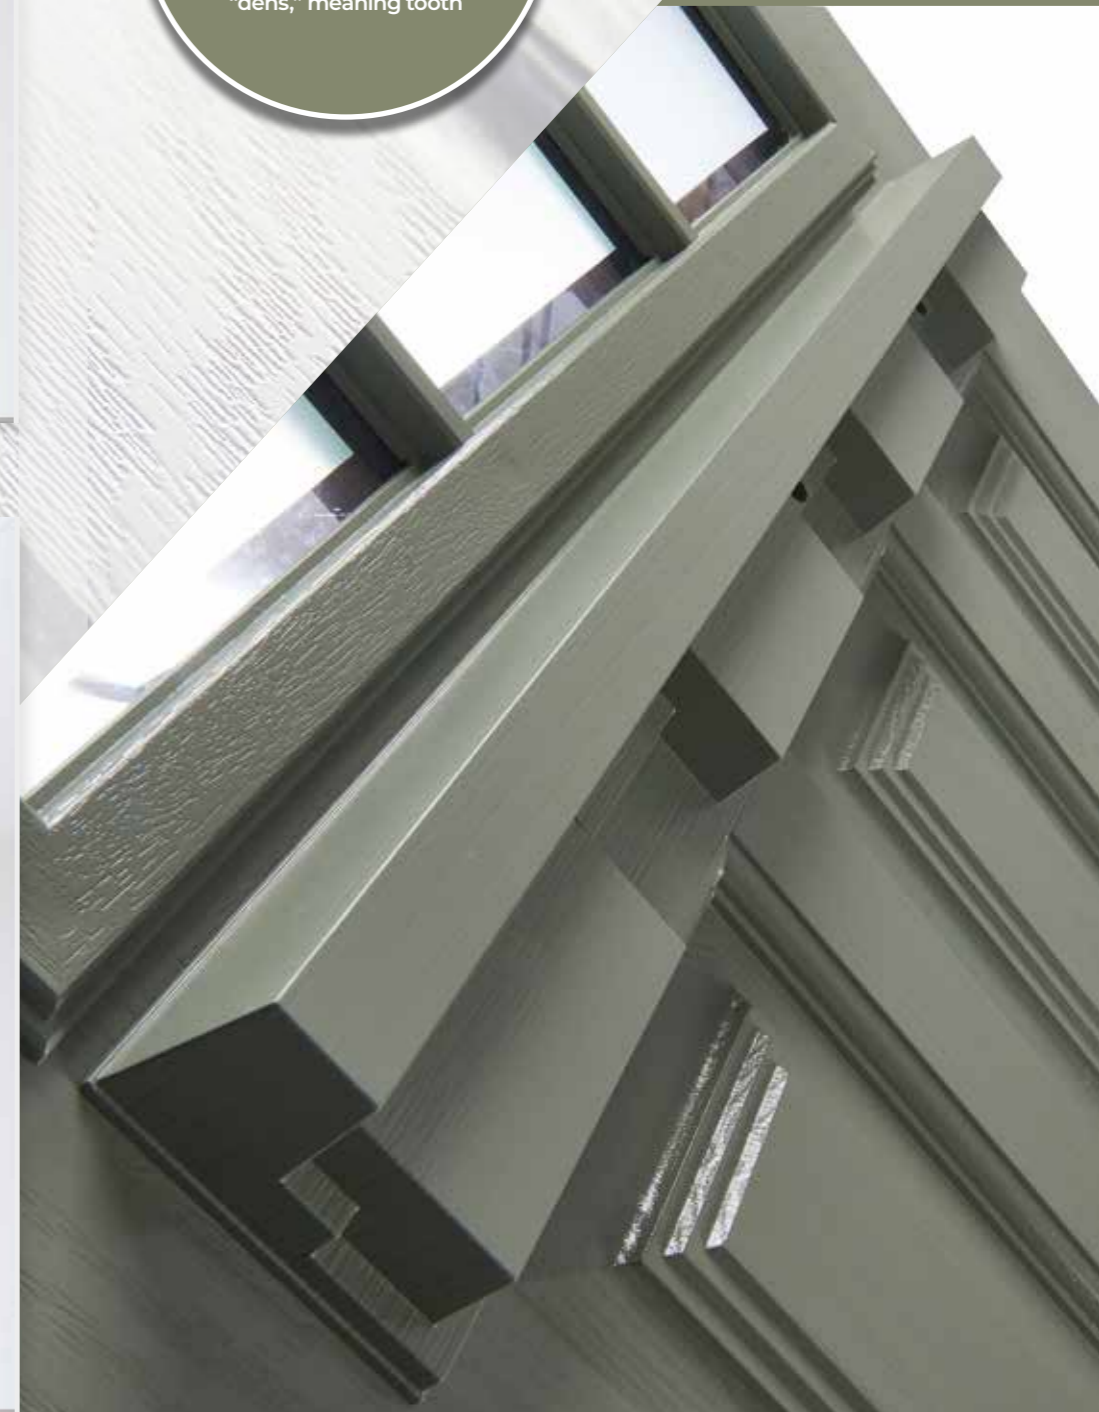

Malton Square- Monterey