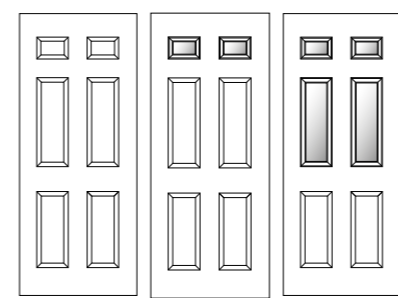

CARLTON 4 GLASS

▲ Glazing: Titanium | Colour: Agate | Hardware: Traditional Black

STYLES