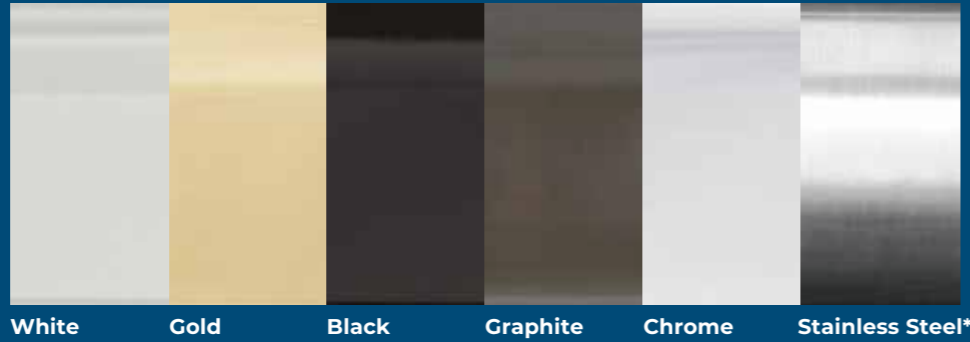

Barrington - Fluted

HARDWARE CHOICES

Contemporary

High quality stainless steel and chrome hardware options complete the ultra-modern look.

Sweet

Stylishly simple, exquisitely designed and the curved principle within each component in the 'Sweet' Range provides a lasting aesthetic.

Superior

Our superior hardware is designed to provide a finish that will last for years to come. Choose from six high quality finishes and numerous designs to help you complete your perfect door.

Traditional

A traditional antique black finish makes this the perfect range for the traditional cottage-style door.

HARDWARE IN DETAIL

SUPERIOR

Hardware
All our superior hardware range is available in white, gold, black, graphite, chrome and stainless steel